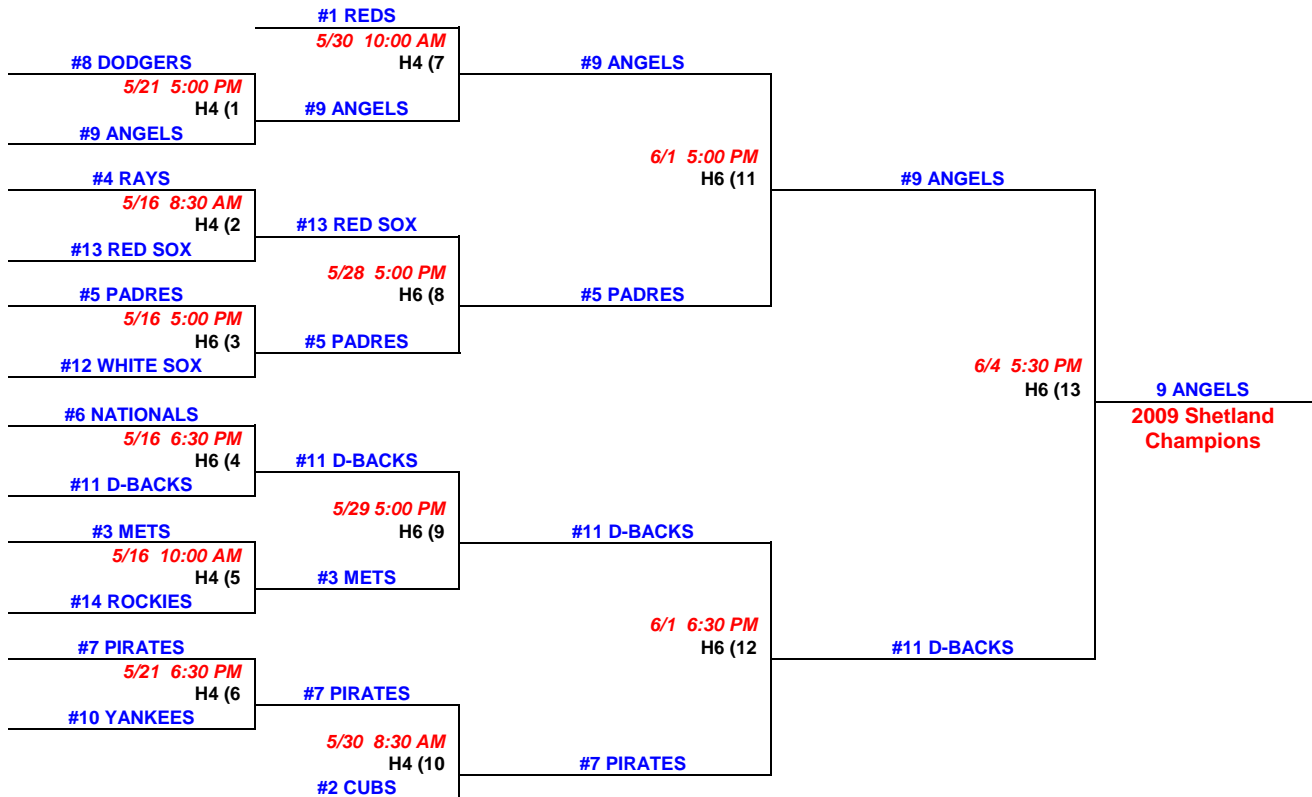

Shetland Division 2009 Post-Season Tournament Bracket

Schedule Updated: 5/10/2009 FINAL Results Updated: 6/5/2009

(A coin toss will determine the Home team for each game)

14 teams