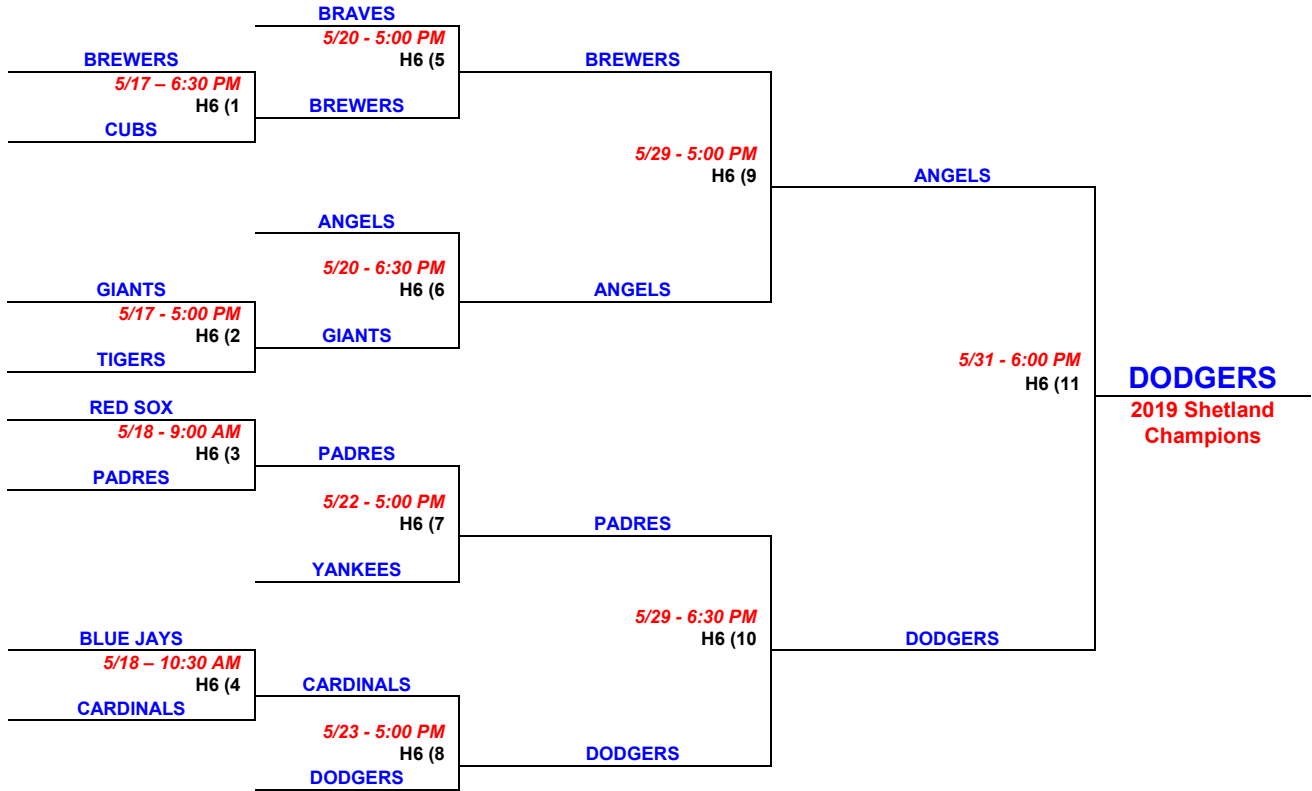

# SHETLAND Division 2019 Post-Season Tournament Bracket

Schedule Updated: 5/9/2019    Results Updated: 6/1/2019  
 (A coin toss will determine the Home team for each game)

12 teams